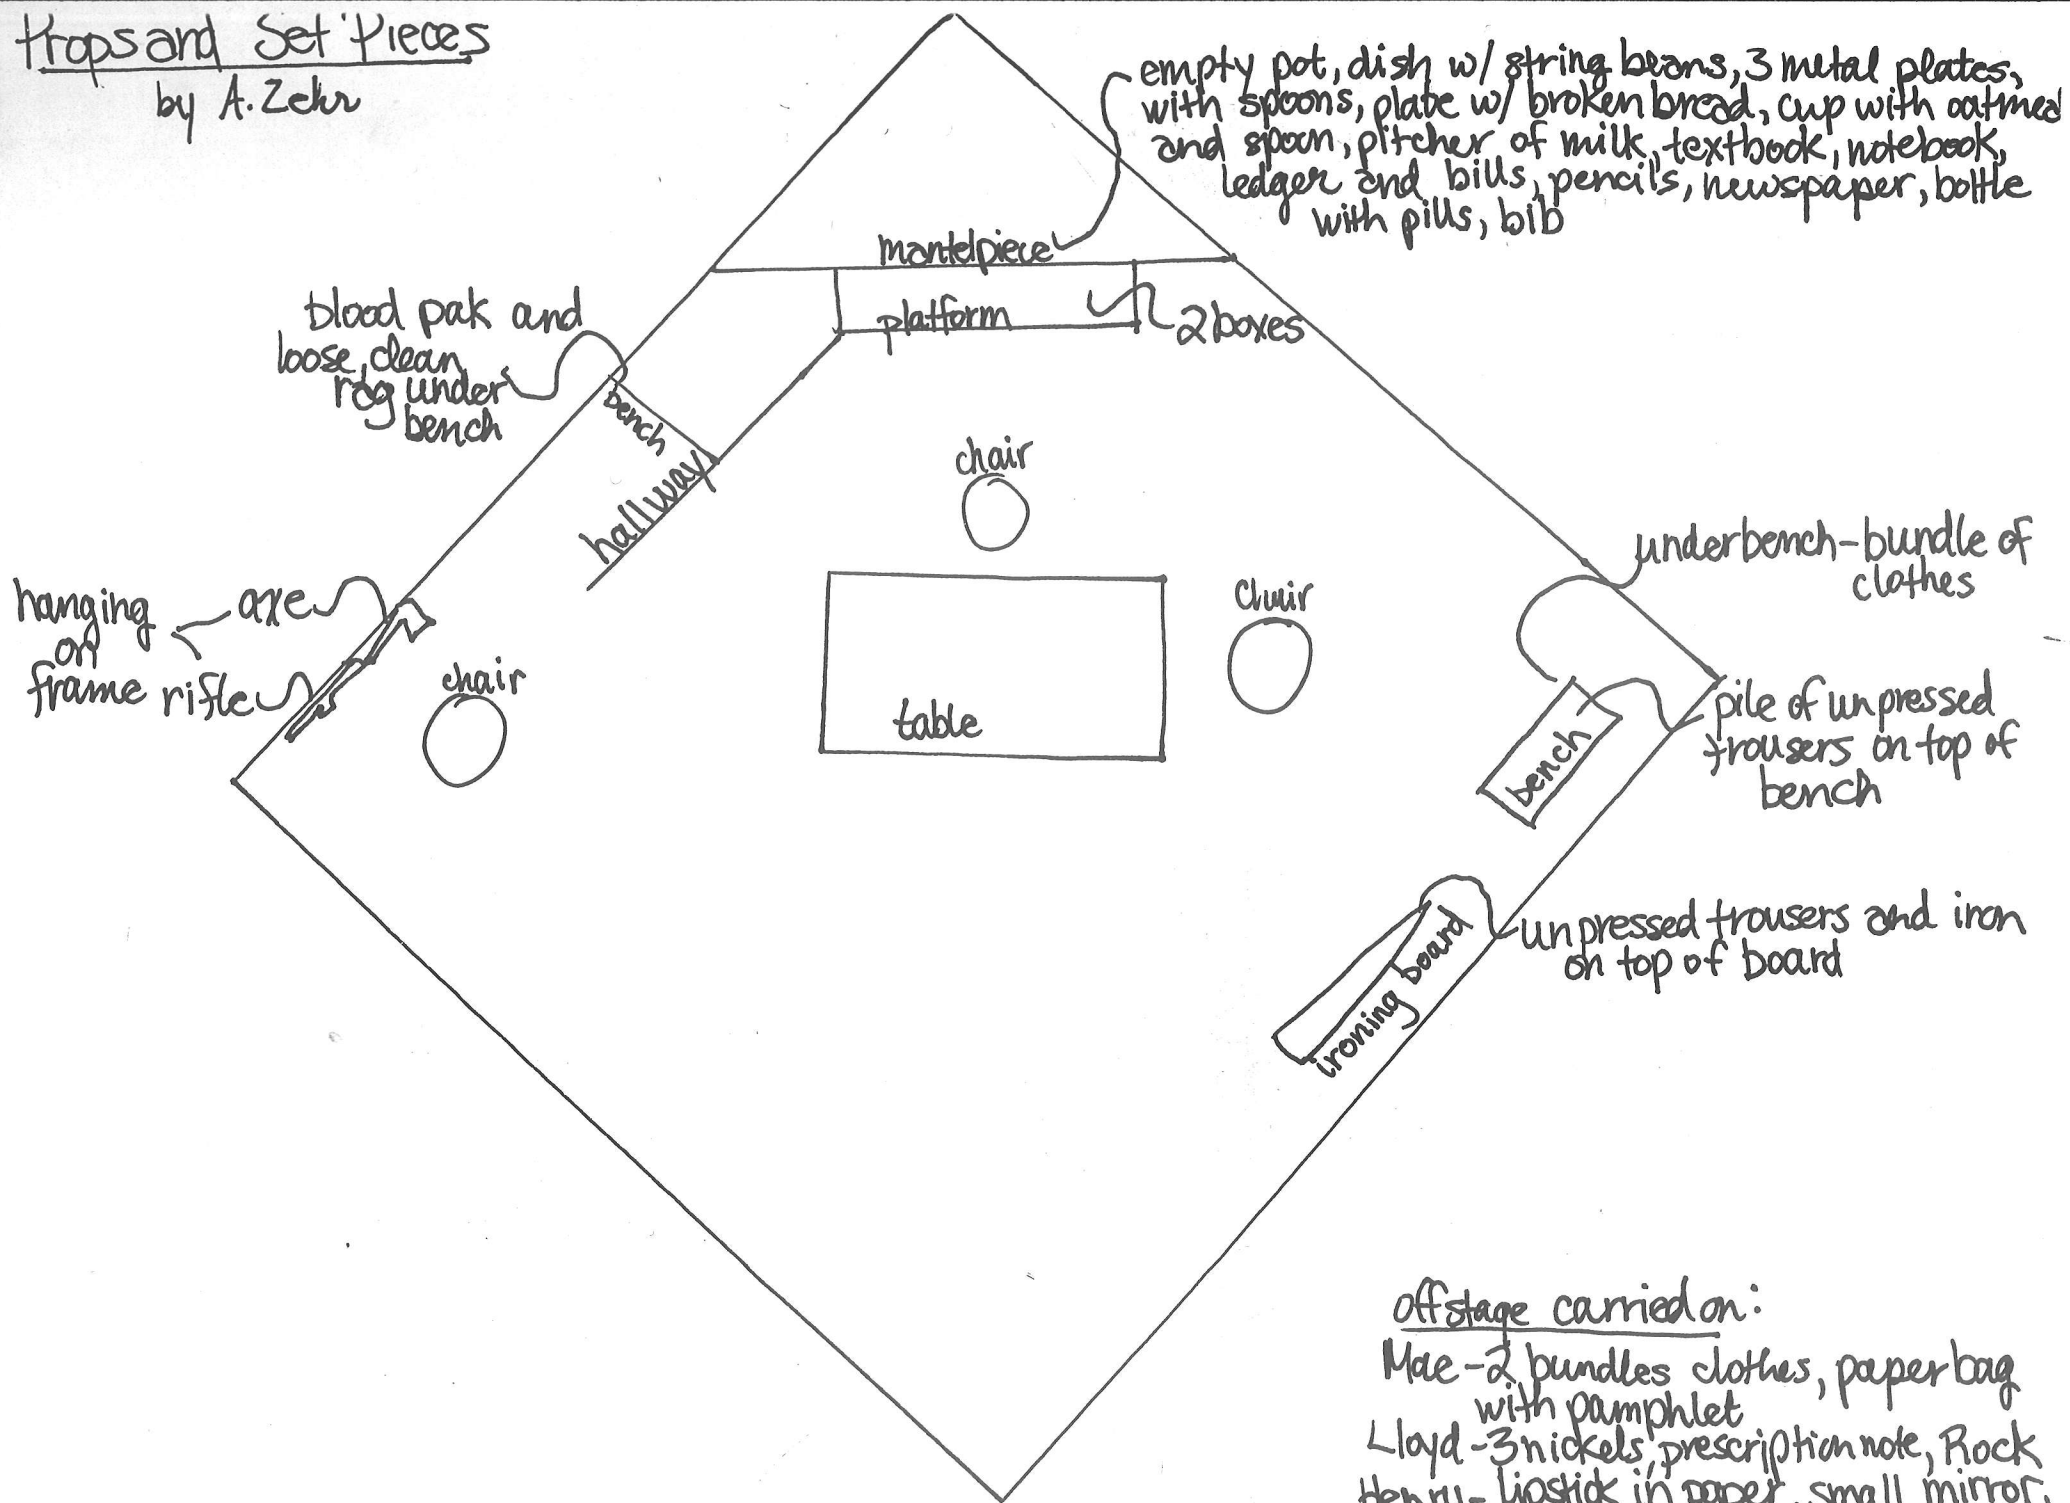

ROCKS: 1"-

AUDIENCE AREA  
B.

AUDIENCE AREA  
A

# Props and Set Pieces

by A. Zehr

## off stage carried on:

Mae - 2 bundles clothes, paper bag with pamphlet  
Lloyd - 3 nickels, prescription note, Rock  
Henry - lipstick in paper, small mirror, loose coins, wad of bills