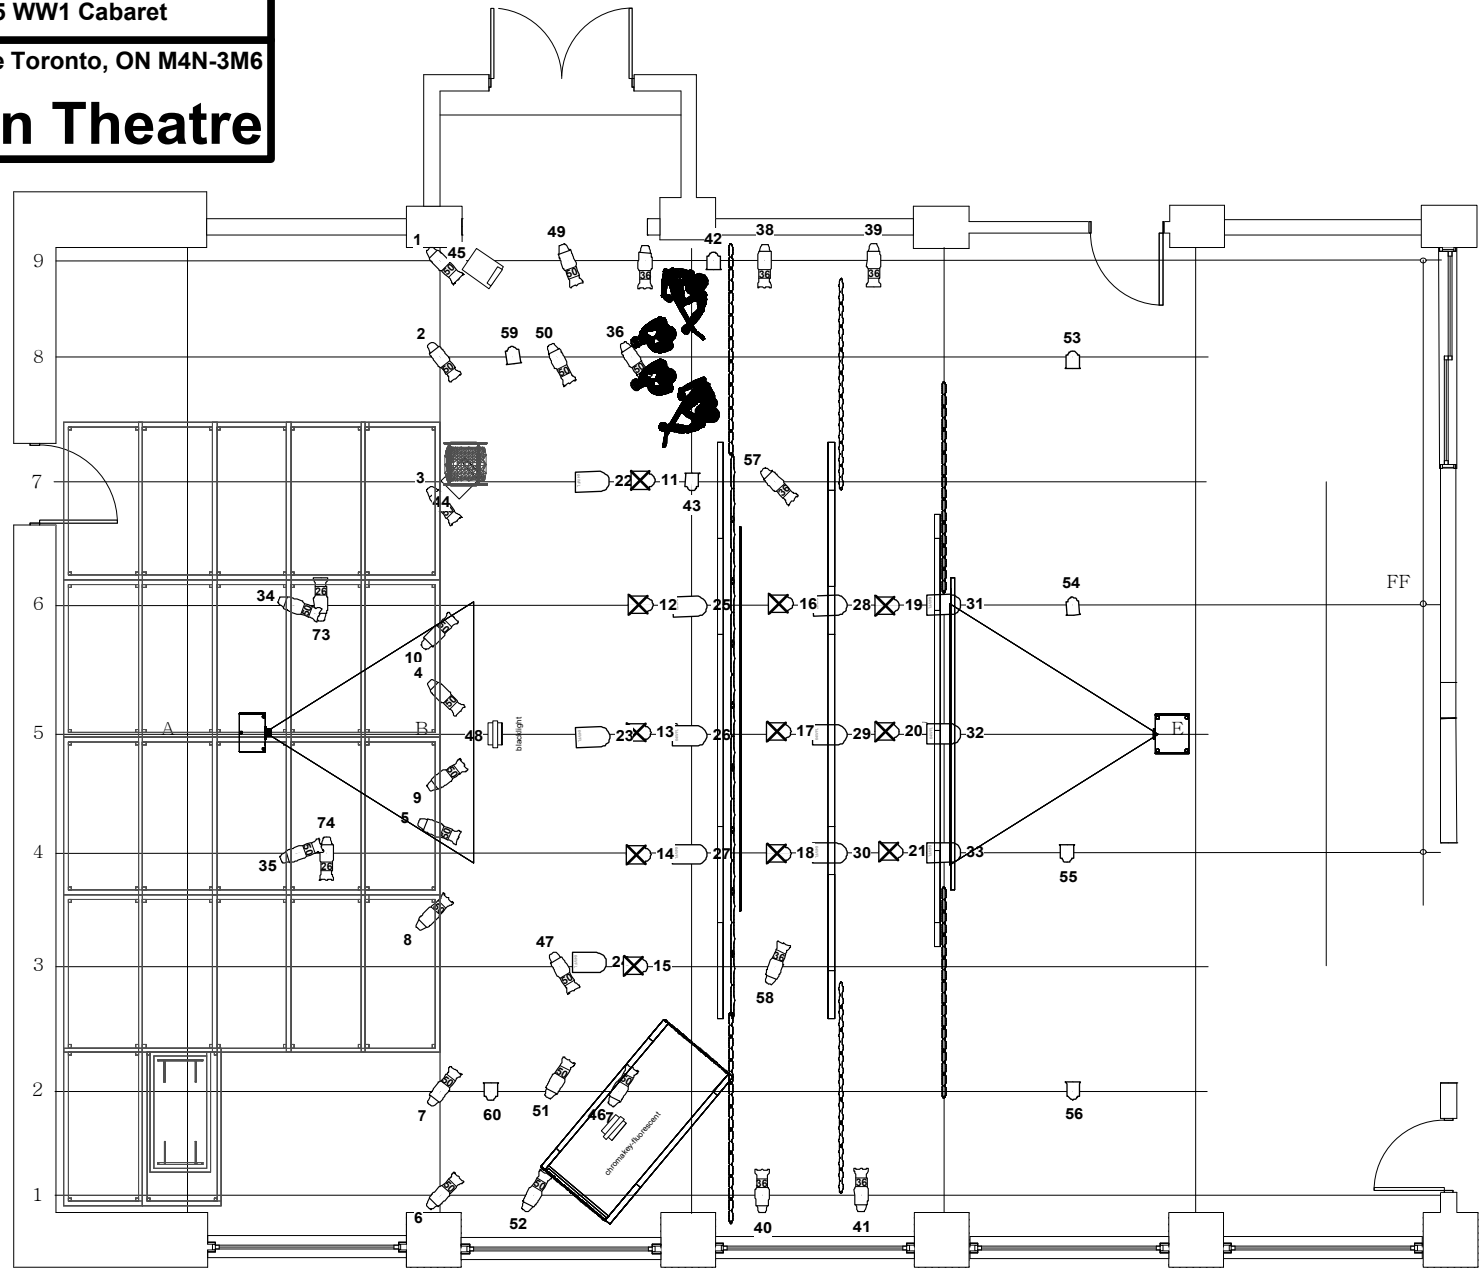

All Critical Dimensions to be confirmed by Designer on Site

January 2014	Scale: 1/8"=1'0"
Drawing By: M. Kensett	
Show: DRST 3955 WW1 Cabaret	
2275 Bayview Ave Toronto, ON M4N-3M6	
Glendon Theatre	

Instruments	Num In Inventory	Used	Remaining
PAR 64 WFL	12	12	0
6\" Fresnelite	12	11	1
Source 4 36deg	10	7	3
6\" Fres	9	6	3
Source 4 50deg	20	19	1
Source 4 26deg	10	2	8
Mini-Ellipse	20	2	18
Coda 500/1	0	2	-2

Legend	
Purpose	Color
User Field 1	Red
Channel	Circuit Number