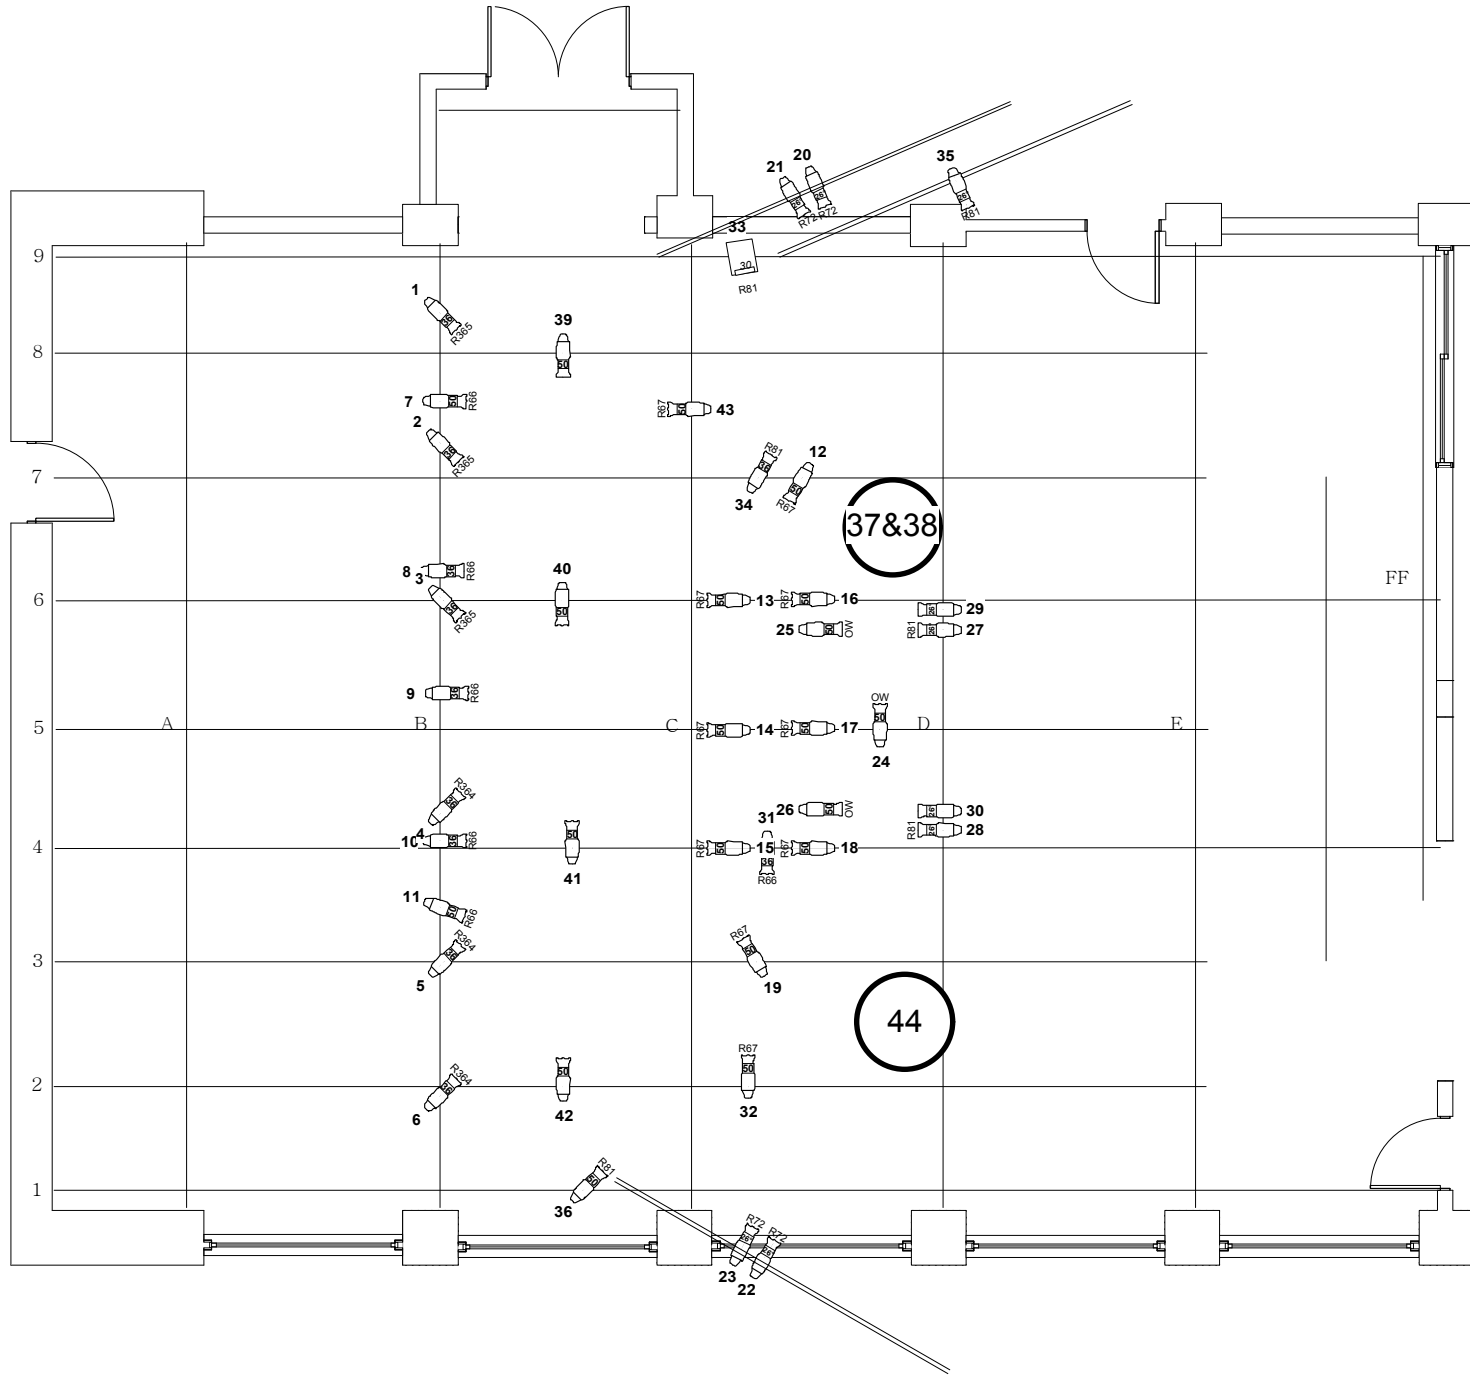

Instruments	Num in Inventory	Used	Remaining
 Source 4 36deg	12	11	1
 Source 4 26deg	8	9	-1
 Source 4 50deg	20	20	0
 Mini-Ellipse	20	1	19

**Legend**

Purpose  
Color  
User  
Field 1  
Channel  
Circuit Number

**March 2013**      **Scale: 1/8"=1'0"**

**Drawing By: M. Kensett**

**Show: The Bald Soprano**

**2275 Bayview Ave Toronto, ON M4N-3M6**

**Glendon Theatre**